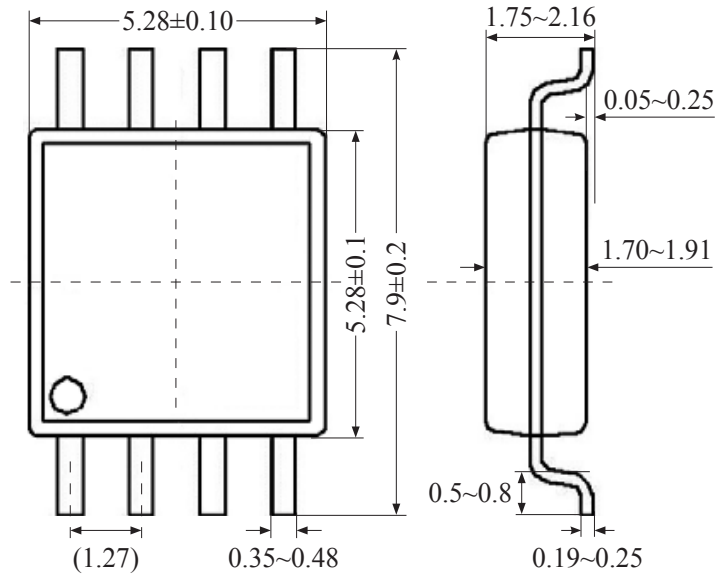

Package, Tube

SOP-8 208MIL (95pcs/per rail)

• Package

Unit : mm

• Tube

• Tube details